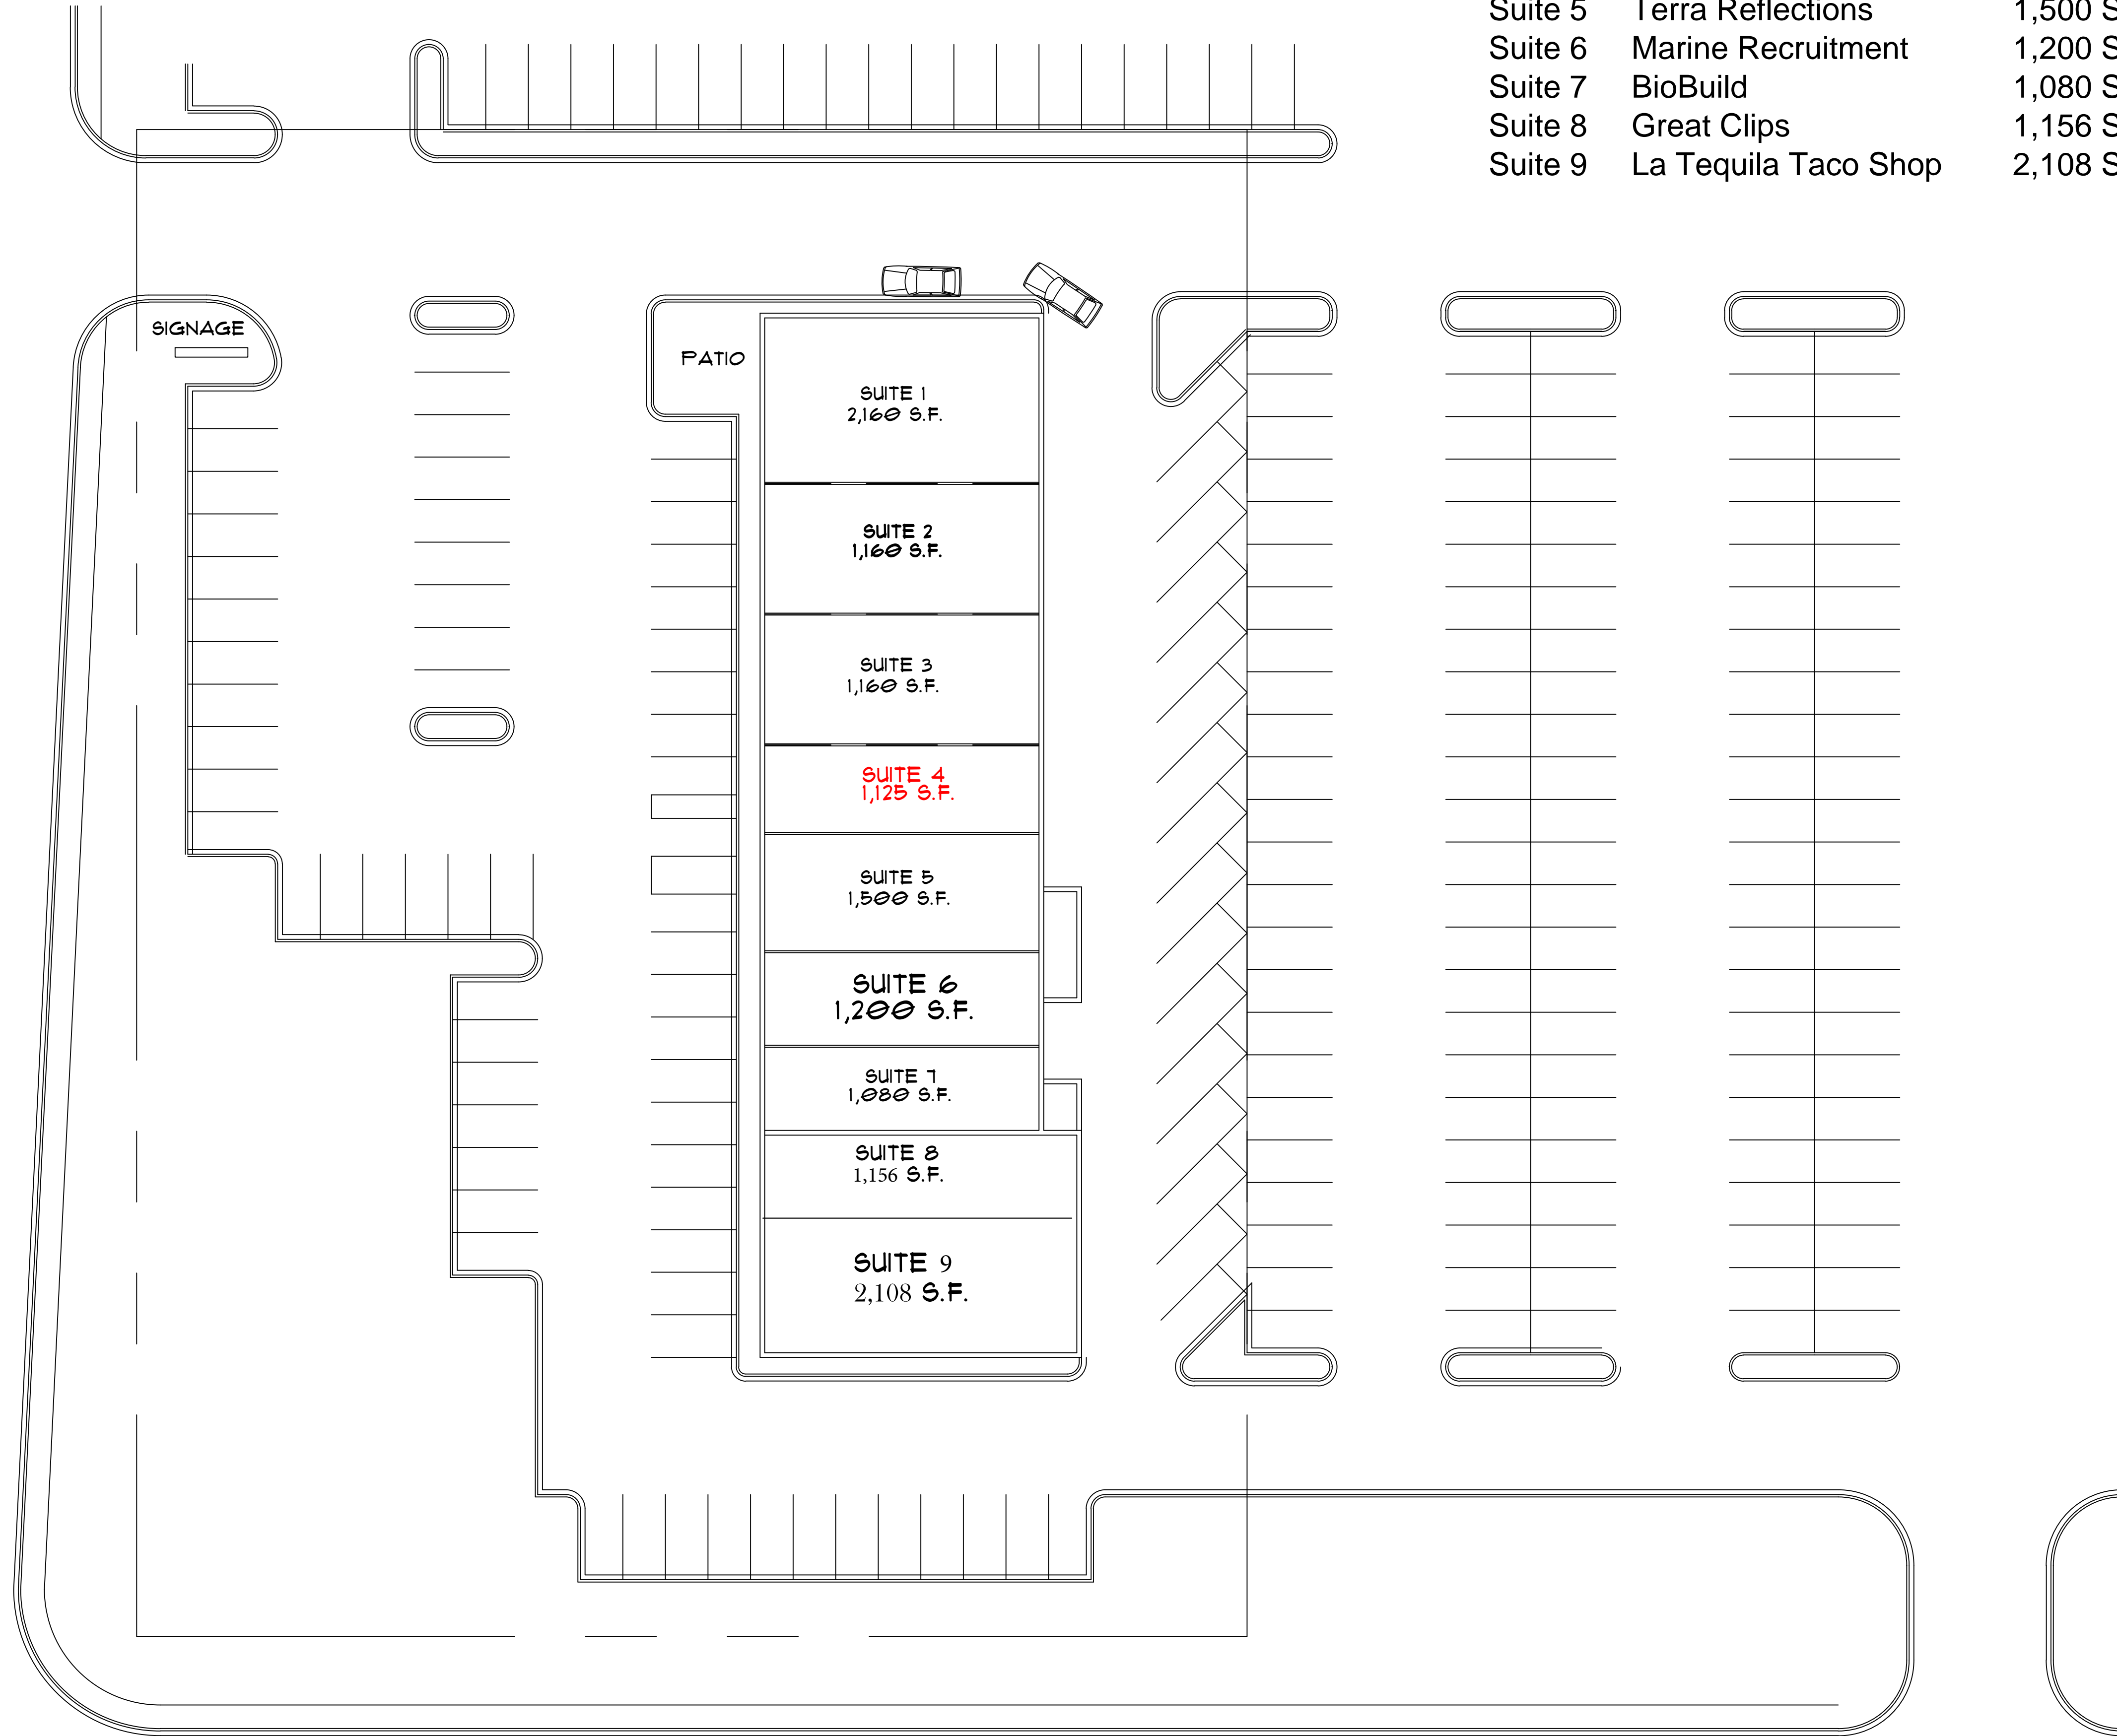

STATE HWY. 169/SOUTH POKEGAMA AVENUE

Suite 1	Caribou Coffee	2,160 S.F.
Suite 2	Cricket Wireless	1,160 S.F.
Suite 3	Papa Murphy's	1,160 S.F.
Suite 4	Available Jan 1, 2027	1,125 S.F.
Suite 5	Terra Reflections	1,500 S.F.
Suite 6	Marine Recruitment	1,200 S.F.
Suite 7	BioBuild	1,080 S.F.
Suite 8	Great Clips	1,156 S.F.
Suite 9	La Tequila Taco Shop	2,108 S.F.

21ST STREET SOUTHEAST